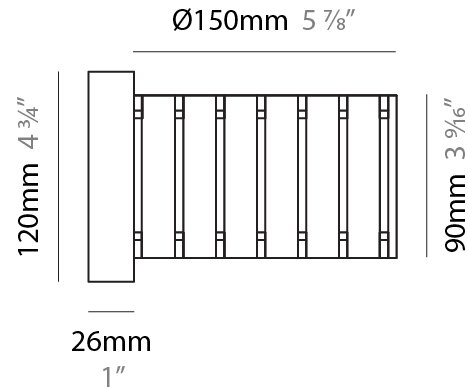

PROJECT	_____
TYPE	_____
SPECIFIER	_____
QUANTITY	_____
DATE	_____

LUZ OCULTA WOOD SURFACE

D53031- _____ - _____
base number   Finish   Finish
                         Options   Options

1. To build a product code in our configurator select the specify button on the base model # product page
2. To build a manual product code on this datasheet choose from the options listed below in blue font and add the suffix to the base model #

GENERAL

Series: Luz Oculta
Subseries: Luz Oculta Wood
Brand: Fambuena
Division: Design
Mounting Type: Surface
Mounting Location: Wall
Subcategory: Ambient

PHYSICAL

Shape: Cylinder
Diameter (mm): 150
Diameter (in): 5 7/8
Height (mm): 90
Height (in): 3 9/16
Light Distribution: Direct / Indirect
Fixture Finish: [DOW](#) / [NAT](#)
Holder Finish: BRA / BRZ
Fixture Material: Metal / Wood

ELECTRICAL

Number of Lamps: 1
Lamp Type: LED Retrofit
Lamp Shape: T4
Bulb Included: Bulb Not Included
Max. Wattage Per Lamp (W): 3
Lamp Base: G9
Input Voltage (V): 120

LED

OPTICAL

RATINGS AND CERTIFICATIONS

Certified By: Certified for North American Standards
IP rating: IP20